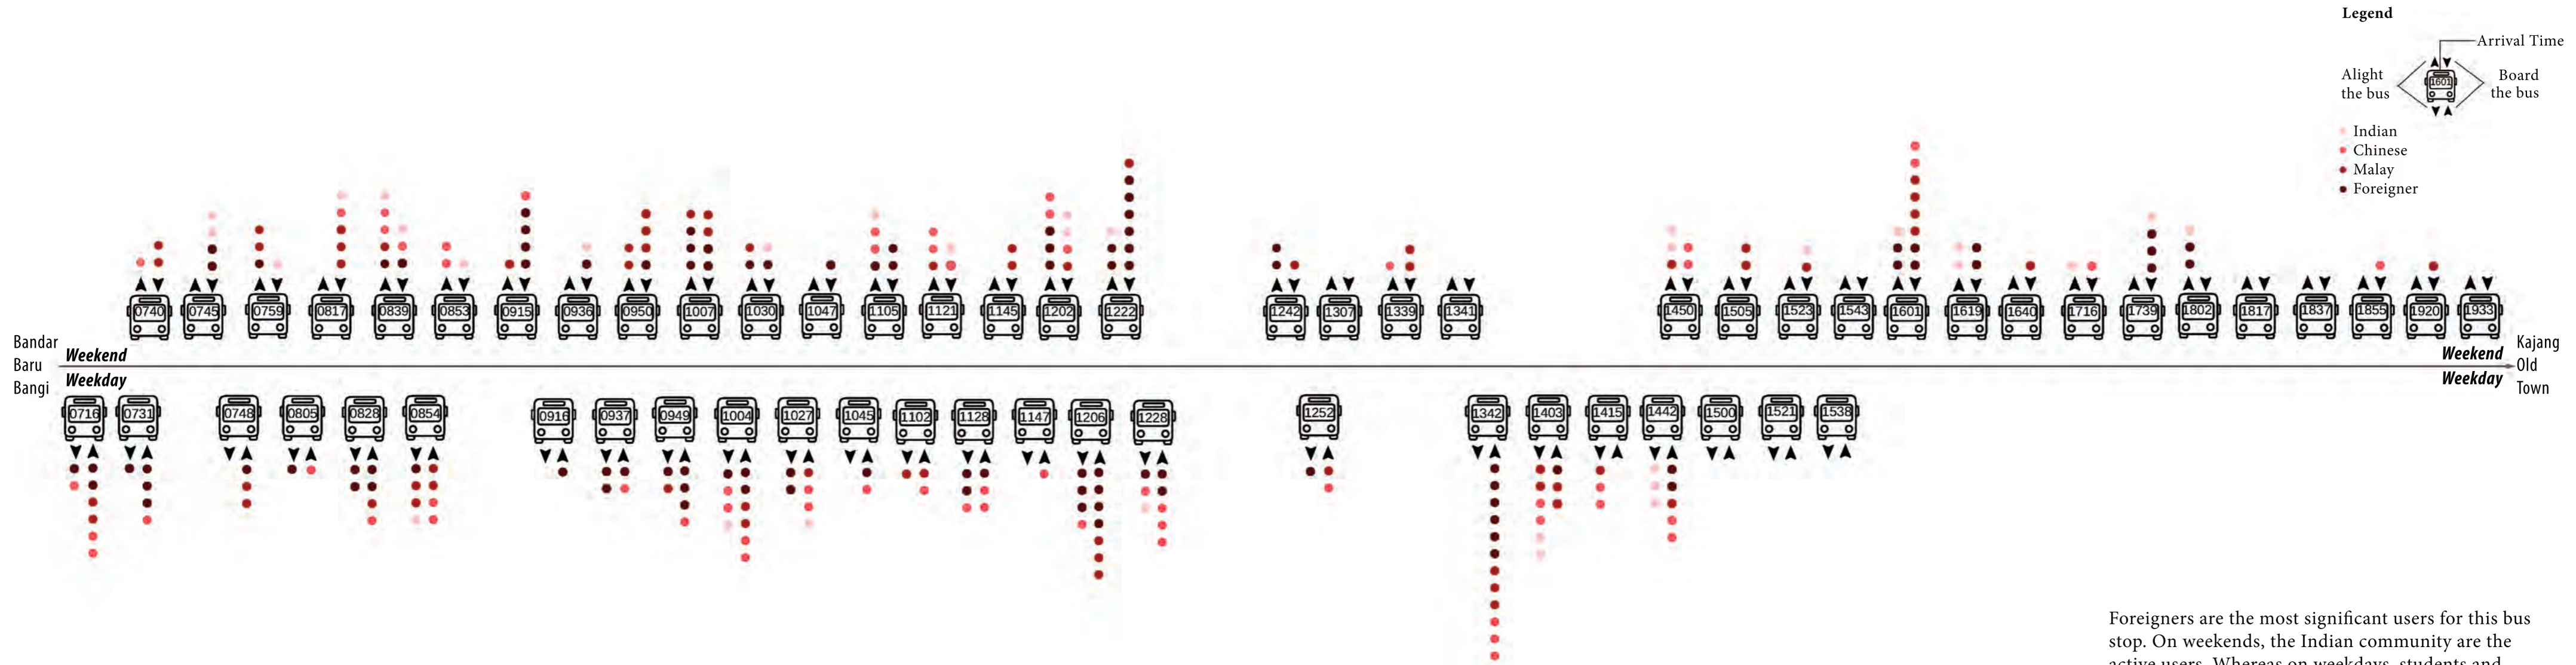

Timeline: Bus Stop Taman Koperasi LLN

Foreigners are the most significant users for this bus stop. On weekends, the Indian community are the active users. Whereas on weekdays, students and parents along with their children will use the bus to travel to school within the area which is SMK Jalan Bukit.